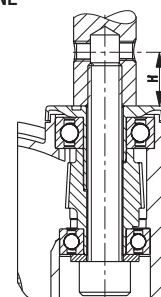

**Other features:**

- the load capacity reduces at ambient temperatures above +30 °C

**Additional details:**

- bracket series: page 90
- brakes: page 112–113
- wheel series: page 61
- bearing types: page 84–85

BLICKLE DESIGN LINE

2

Swivel castors	Swivel castors with "stop-fix" brake	Wheel Ø [mm]	Wheel width [mm]	Total castor width [mm]	Load capacity [kg]	Bearing type	Total height [mm]	Stem Ø [mm]	Stem length [mm]	Ø cross hole [mm]	Position cross hole (H) [mm]	Offset swivel castor [mm]
LKD-PATH 100K-ZA51	LKD-PATH 100K-FI-ZA51	100	2 x 18	80	100	ball bearing	103	18	62	M6	30	31
LKD-PATH 100K-ZA55	LKD-PATH 100K-FI-ZA55	100	2 x 18	80	100	ball bearing	103	22	45	M8	20	31
LKD-PATH 125K-ZA51	LKD-PATH 125K-FI-ZA51	125	2 x 20	80	125	ball bearing	130	18	62	M6	30	40
LKD-PATH 125K-ZA55	LKD-PATH 125K-FI-ZA55	125	2 x 20	80	125	ball bearing	130	22	45	M8	20	40

### Versions / options

	electrically conductive version, non-marking grey	with combined wheel brake and directional lock (1 x 360°)	castor with special mounting height 121 / 135 mm	wheel Ø 150 mm	in special colour
Technical description page	50	115			
Product code suffix	-ELS	-RIFI	LKDH-...		
Available for	all	wheel Ø 125 mm	wheel Ø 100 / 125 mm	upon request	upon request